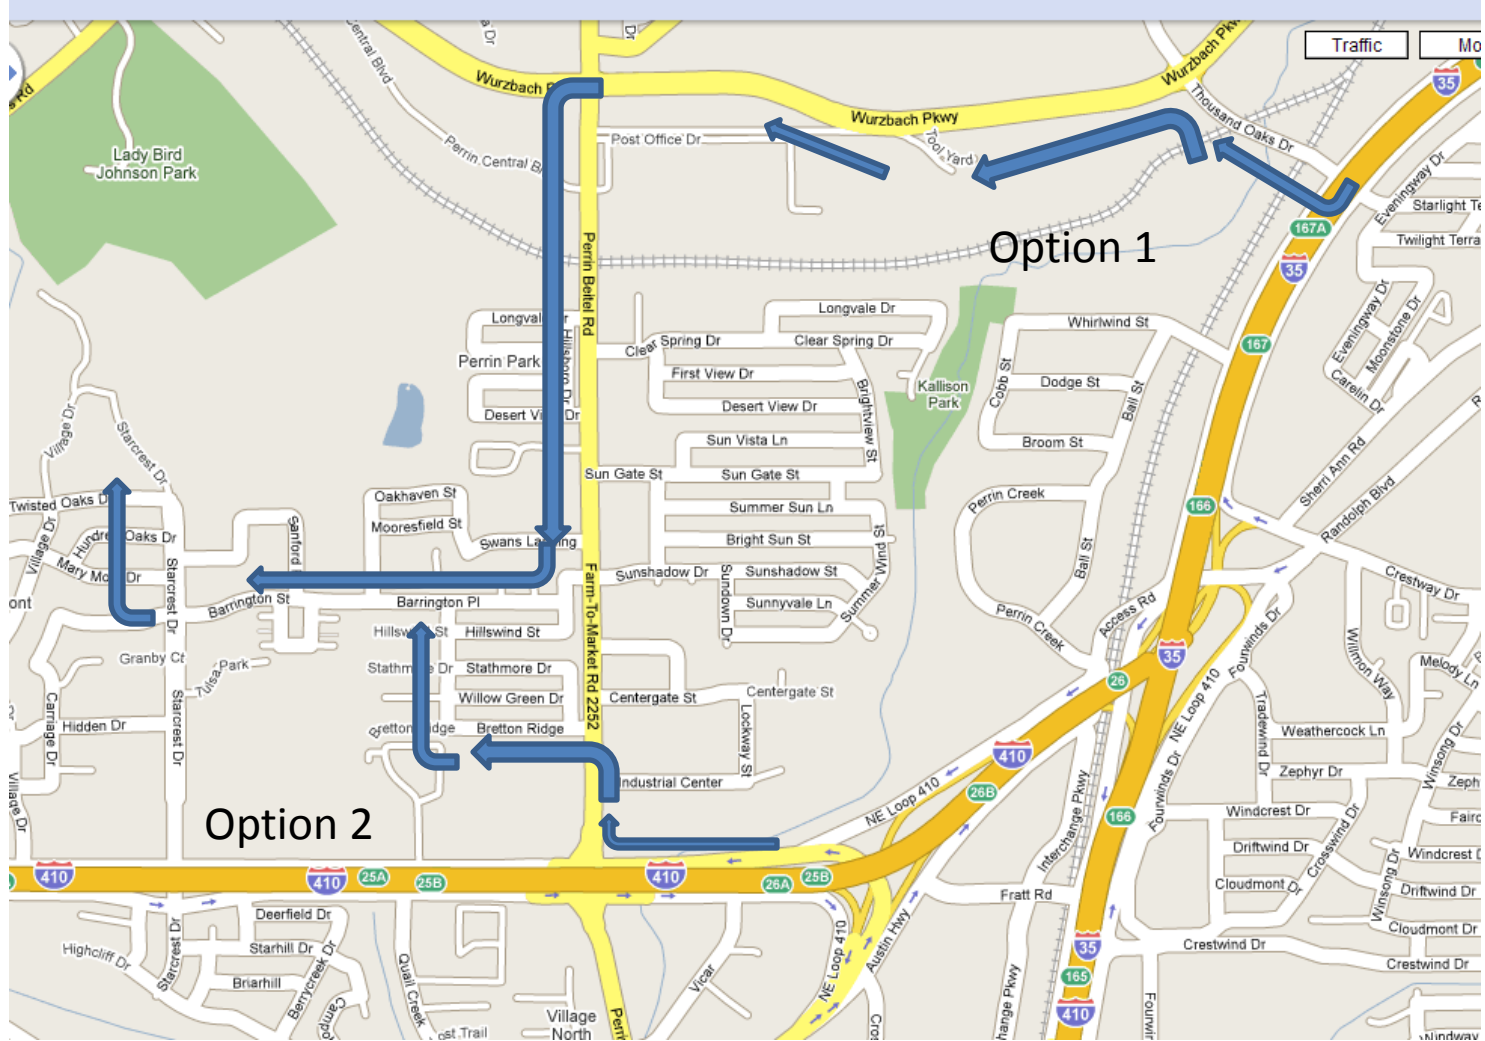

# Saint Mary's Hall - 9401 Starcrest San Antonio, TX 78217

**Option 1:** From 35 south Exit Starlight Terrace/Thousand Oaks Dr. and turn right (North). Continue to Wurzbach Pkwy and turn West. From Wurzbach Pkwy take the exit to Perrin Beitel and turn left (south). Continue south on Perrin Beitel to the stop light at Sunshadow/Comstock and turn right on Comstock(West). Take the first right on Barrington and continue to Starcrest Dr. Turn right (North) on Starcrest and Starcrest will end at the Saint Mary's Hall campus.

**Option 2:** From 35 south take the Loop 410 West exit. From Loop 410 West exit Perrin Beitel and turn right (North) on Perrin Beitel. Continue to Bretton Ridge (the first left turn) and turn West. Continue to Rock Croft and turn right (North). Rock Croft will dead end into Barrington. Turn left (West) on Barrington and continue to Starcrest. Turn right (North) on Starcrest and continue to the Saint Mary's Hall entrance.